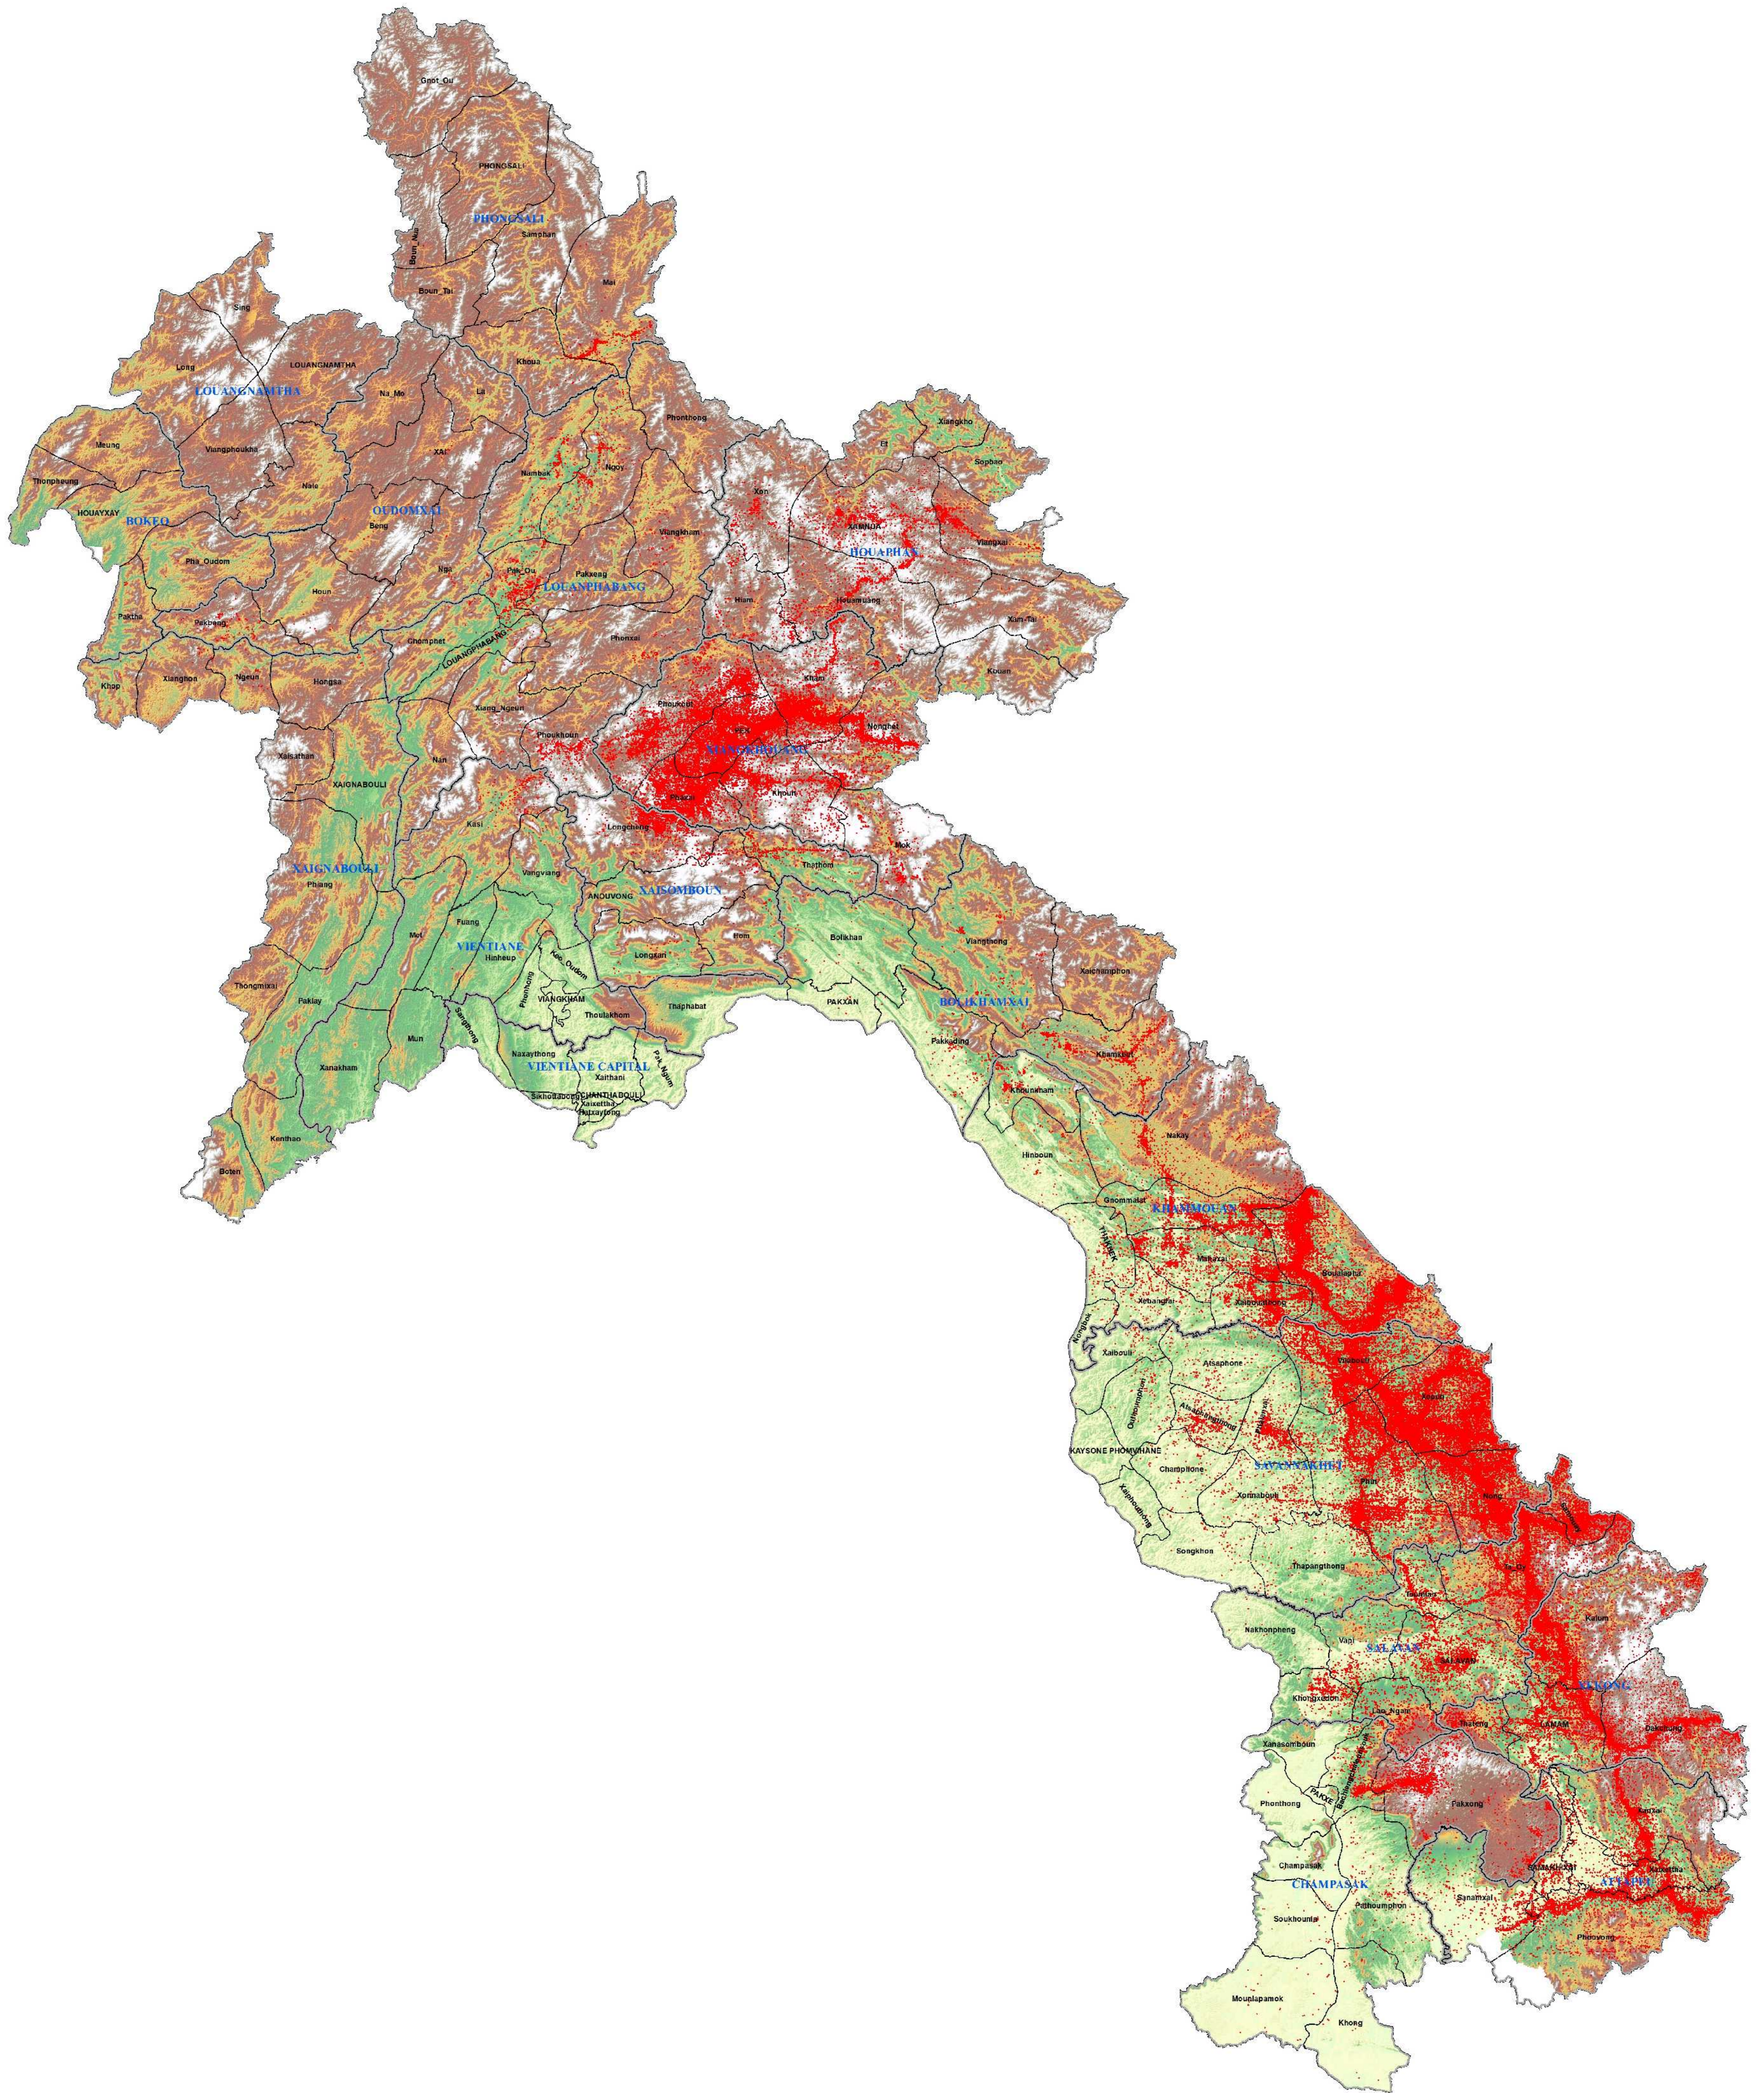

USAF Bombing Data Map, Lao PDR

Legend

- Bombing Dot
- District Boundary
- Province Boundary